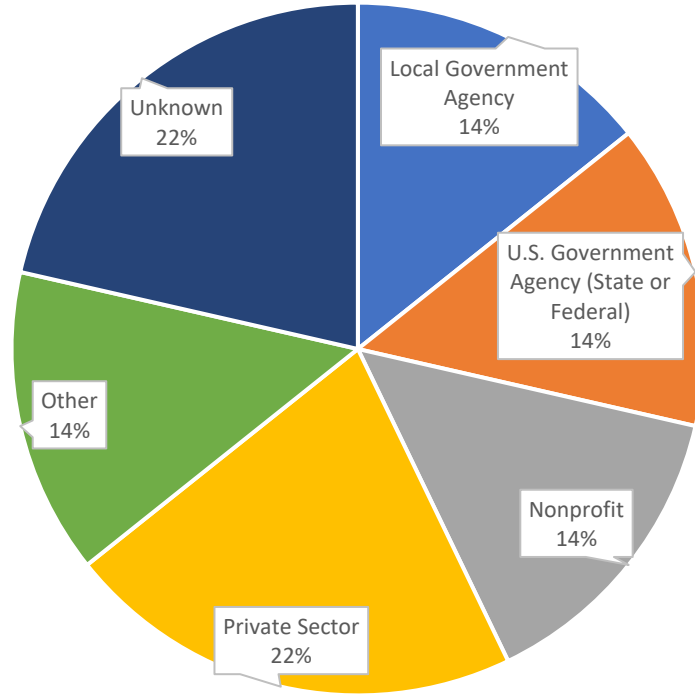

2020-2021 POST GRADUATE EMPLOYMENT RATES

Data is based on a total of 14 graduating MPP students from the 2020-2021 academic year.

Degree Completion Rates 2020-2021 Academic Year (Incoming cohort = 13 students)